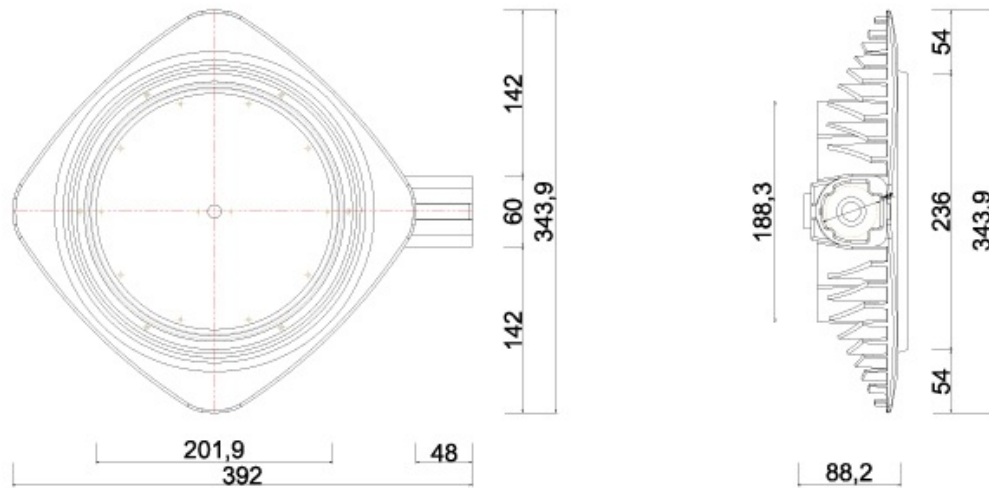

# LED 보안등 40,50,65W

## LED Security Light

**\*MATERIAL**  
 -BODY : Aluminum Die Casting  
 -COVER : PC  
**\*SIZE : W276 X L554 X H80**

### Dimension