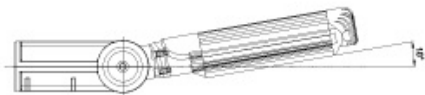

등기구 설치각도 : 10°