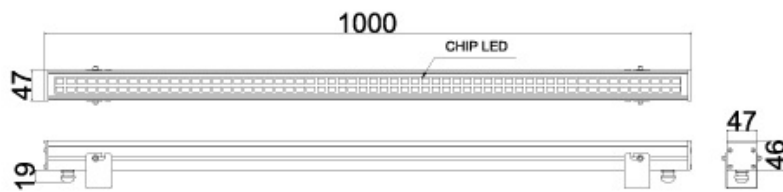

경관등 20W

CF0-020W-1, CF0-020F-1

Dimension

Specification

Model No.	램프 (W)	입력전압 (V)	Lens (°)	램프색 (K)	크기 (mm)	방진방습 (IP)	인증내용
CF0-020W-1	LED 20W	DC 24V		3,000~6,500	W47 X L1000 X H65	65	
CF0-020F-1	LED 20W	DC 24V		COLOR CHANGE			