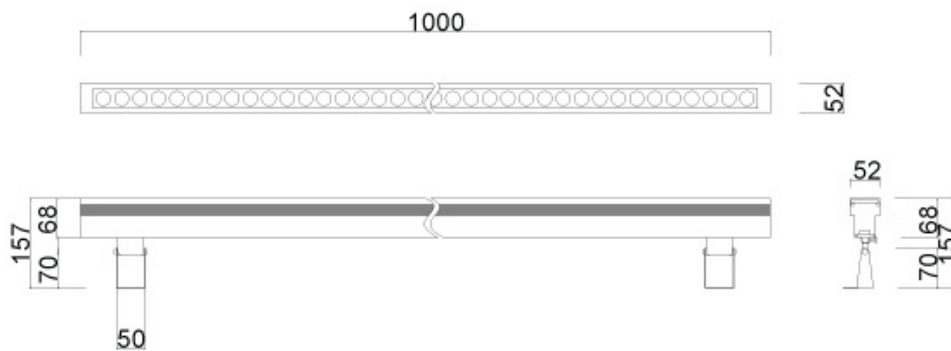

경관등 48W, 60W, 72W

- CF0-048W-1, CF5-048F-1
- CF0-060W-1, CF0-060F-1
- CF0-072W-1, CF0-072F-1

Dimension

Specification

Model No.	램프 (W)	입력전압 (V)	Lens (°)	램프색 (K)	크기 (mm)	방진방습 (IP)	인증내용
CF0-048W-1	LED 48W	DC 24V	35~60	3,000~6,000	W52 X L1000	65	
CF5-048F-1	LED 48W	DC 24V	35~60	COLOR CHANGE			
CF0-060W-1	LED 60W	DC 24V	35~60	3,000~6,000	W52 X L1000	65	
CF0-060F-1	LED 60W	DC 24V	35~60	COLOR CHANGE			
CF0-072W-1	LED 72W	DC 24V	35~60	3,000~6,000	W52 X L1000	65	
CF0-072F-1	LED 72W	DC 24V	35~60	COLOR CHANGE			