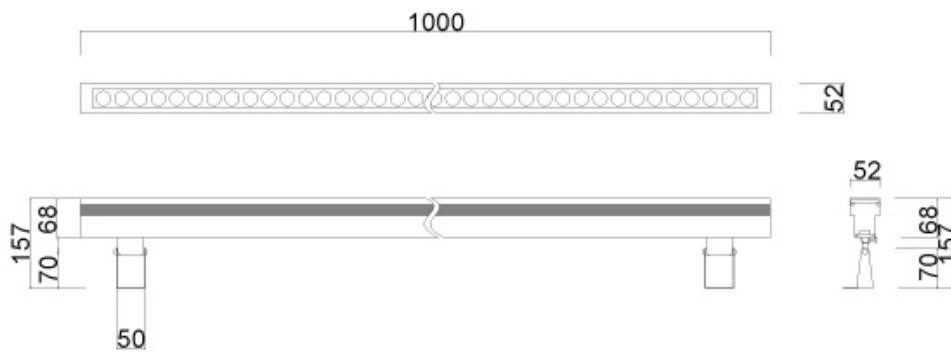

경관등 30W, 36W

CF0-030W-2, CF0-030F-2
CF0-036W-1, CF0-036F-1

Dimension

Specification

Model No.	램프 (W)	입력전압 (V)	Lens (°)	램프색 (K)	크기 (mm)	방진방습 (IP)	인증내용
CF0-030W-2	LED 30W	DC 24V	35~60	3,000~6,000	W52 X L1000	65	
CF0-030F-2	LED 30W	DC 24V	35~60	COLOR CHANGE			
CF0-036W-1	LED 36W	DC 24V	35~60	3,000~6,000	W52 X L1000	65	
CF0-036F-1	LED 36W	DC 24V	35~60	COLOR CHANGE			