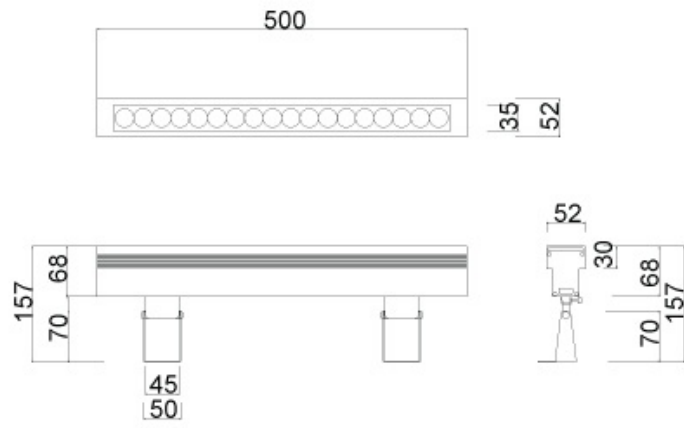

경관등 18W, 30W

CF0-018W-1, CF0-018F-1
CF0-030W-1, CF0-030F-1

Dimension

Specification

Model No.	램프 (W)	입력전압 (V)	Lens (°)	램프색 (K)	크기 (mm)	방진방습 (IP)	인증내용
CF0-018W-1	LED 18W	DC 24V	35~60	3,000~6,000	W52 X L500	65	
CF0-018F-1	LED 18W	DC 24V	35~60	COLOR CHANGE			
CF0-030W-1	LED 30W	DC 24V	35~60	3,000~6,000	W52 X L500	65	
CF0-030F-1	LED 30W	DC 24V	35~60	COLOR CHANGE			