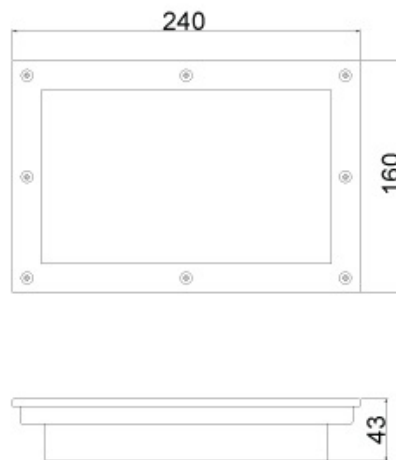

경관등 10W

CF4-010W-2, CF4-010F-2

Dimension

Specification

Model No.	램프 (W)	입력전압 (V)	Lens (°)	램프색 (K)	크기 (mm)	방진방습 (IP)	인증내용
CF4-010W-2	LED 10W	DC 24V		3,000~6,500	W240 X H160 X L90	65	
CF4-010F-2	LED 10W	DC 24V		COLOR CHANGE			