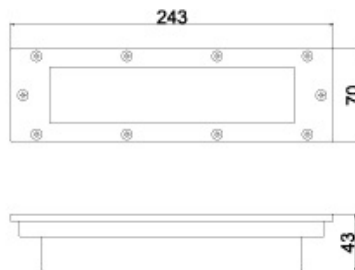

경관등 10W

CF4-010W-1, CF4-010F-1

Dimension

Specification

| Model No. | 램프 (W) | 입력전압 (V) | Lens (°) | 램프색 (K) | 크기 (mm) | 방진방습 (IP) | 인증내용 |
|------------|-----------|-------------|-------------|--------------|------------------|--------------|------|
| CF4-010W-1 | LED 10W | DC 24V | | 3,000~6,500 | W243 X H43 X L70 | 65 | |
| CF4-010F-1 | LED 10W | DC 24V | | COLOR CHANGE | | | |