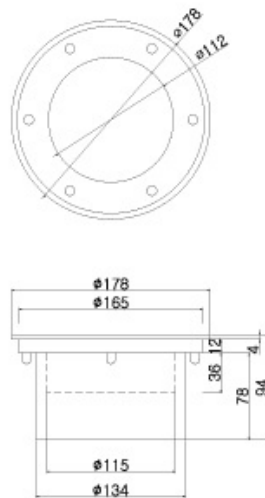

## Dimension

## Specification

| Model No.  | 램프 (W)  | 입력전압 (V) | Lens (°) | 램프색 (K)      | 크기 (mm)     | 방진방습 (IP) | 인증내용 |
|------------|---------|----------|----------|--------------|-------------|-----------|------|
| CF4-009W-1 | LED 9W  | DC 24V   | 35~60    | 3,000~6,500  | φ 178 X H94 | 65        |      |
| CF4-009F-1 | LED 9W  | DC 24V   | 35~60    | COLOR CHANGE |             |           |      |
| CF4-012W-1 | LED 12W | DC 24V   | 35~60    | 3,000~6,500  | φ 178 X H94 | 65        |      |
| CF4-012F-1 | LED 12W | DC 24V   | 35~60    | COLOR CHANGE |             |           |      |