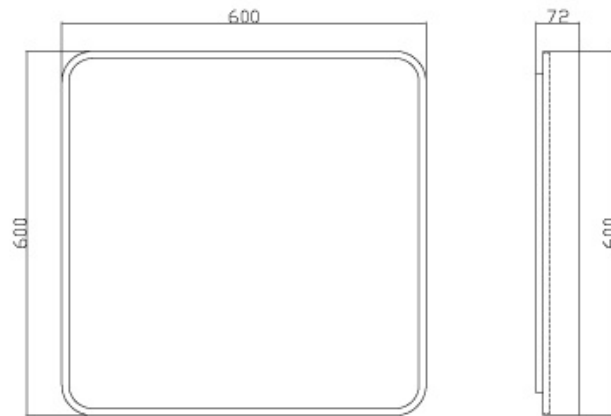

LED 방등

LED Room Light

- *MATERIAL
- BODY : ALUMINUM
- COVER : PC
- *SIZE : W600 X L600 X H72

Dimension

⊕ TOP VIEW
SCALE : 1/20 (A3)

⊕ SIDE VIEW
SCALE : 1/10 (A3)

Specification

Model No.	램프	입력전압 (V)	연색성 (Ra)	색온도 (K)	광속 (lm)	광효율 (lm/W)	인증내용
CF9-R48W-A01	LED 48W	AC 220V	75	5,700	3,840	80	