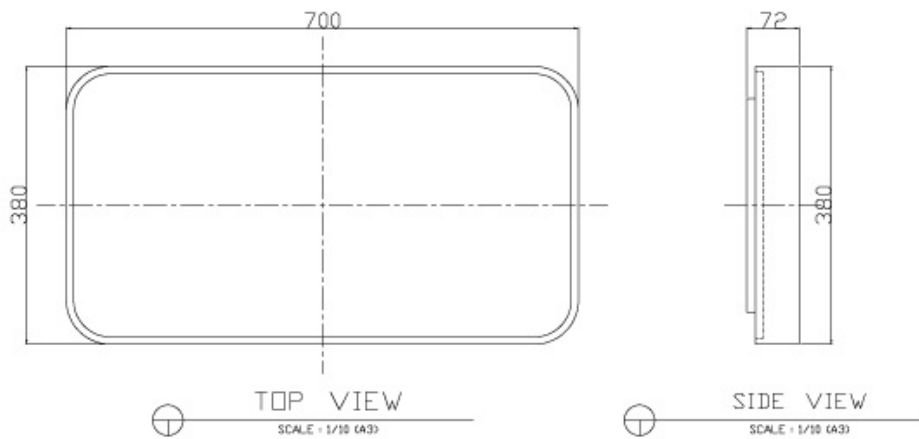

LED 방등

LED Room Light

- *MATERIAL
- BODY : ALUMINUM
- COVER : PC
- *SIZE : W380 X L700 X H72

Dimension

Specification

Model No.	램프	입력전압 (V)	연색성 (Ra)	색온도 (K)	광속 (lm)	광효율 (lm/W)	인증내용
CF9-L54W-A01	LED 54W	AC 220V	75	5,700	4,320	80	