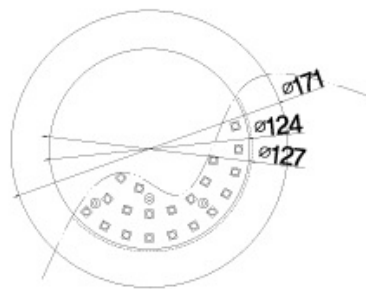

LED 다운라이트

LED DOWNLIGHT

- *MATERIAL
 - BODY : ALUMINUM
 - COVER : PC
- *SIZE : $\Phi 171 \times H74$
- *HOLE : $\Phi 155$

Dimension

Specification

Model No.	램프 (W)	입력전압 (V)	연색성 (Ra)	색온도 (K)	광속 (lm)	광효율 (lm/W)	인증내용
CF7-D10W-01	LED 10W	AC 220V	75	6,500	560	56	
CF7-D15W-01	LED 15W			6,500	960	64	
CF7-D20W-01	LED 20W			6,500	1,380	69	