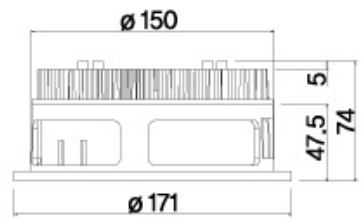

LED 다운라이트

LED DOWNLIGHT

- *MATERIAL
 - BODY : ALUMINUM
 - COVER : PC
- *SIZE : $\Phi 171 \times H74$
- *HOLE : $\Phi 155$

Dimension

Specification

Model No.	램프 (W)	입력전압 (V)	연색성 (Ra)	색온도 (K)	광속 (lm)	광효율 (lm/W)	인증내용
CF7-D10W-01	LED 10W	AC 220V	75	6,500	560	56	
CF7-D15W-01	LED 15W			6,500	960	64	
CF7-D20W-01	LED 20W			6,500	1,380	69	