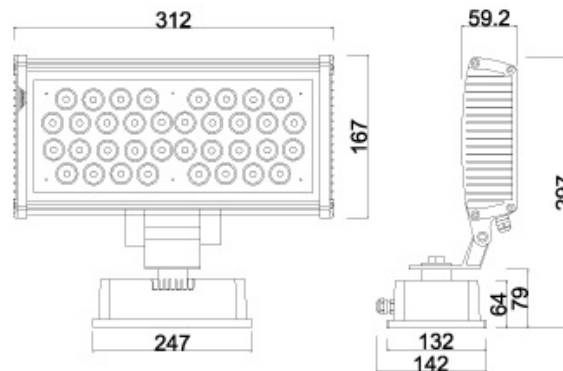

투광등 36W, 54W, 108W

LED FLOOD Light 18~108W

CF2-036W-2, CF2-036F-2

CF2-054W-2, CF2-054F-2

CF2-080W-1, CF2-080F-1

Dimension

Specification

Model No.	램프 (W)	입력전압 (V)	Lens (°)	램프색 (K)	크기 (mm)	방진방습 (IP)	인증내용
CF2-036W-2	LED 36W	DC 24V	35~60	3,000~6,500	W312 X H142 X D297	65	
CF2-036F-2	LED 36W	DC 24V	35~60	COLOR CHANGE			
CF2-054W-2	LED 54W	DC 24V	35~60	3,000~6,500	W312 X H142 X D297	65	
CF2-054F-2	LED 54W	DC 24V	35~60	COLOR CHANGE			
CF2-080W-1	LED 80W	DC 24V	35~60	3,000~6,500	W312 X H142 X D297	65	
CF2-080F-1	LED 80W	DC 24V	35~60	COLOR CHANGE			