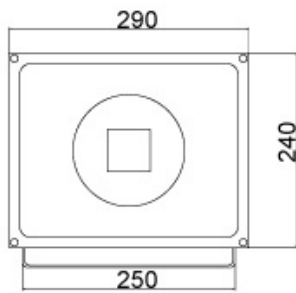

투광등 50W

LED FLOOD Light 10W~50W

CF2-050W-1

CF2-050W-2

Dimension

CF2-050W-1

CF2-050W-2

Specification

Model No.	램프 (W)	입력전압 (V)	Lens (°)	램프색 (K)	크기 (mm)	방진방습 (IP)	인증내용
CF2-050W-1	LED 50W	DC 24V	35~60	3,000~6,500	W290 X H240 X D150	65	
CF2-050W-2	LED 50W	DC 24V	35~60	3,000~6,500			