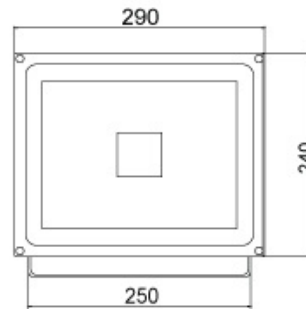

투광등 50W

LED FLOOD Light 10W~50W

CF2-050W-1

CF2-050W-2

Dimension

CF2-050W-1

CF2-050W-2

Specification

Model No.	램프 (W)	입력전압 (V)	Lens (°)	램프색 (K)	크기 (mm)	방진방습 (IP)	인증내용
CF2-050W-1	LED 50W	DC 24V	35~60	3,000~6,500	W290 X H240 X D150	65	
CF2-050W-2	LED 50W	DC 24V	35~60	3,000~6,500			