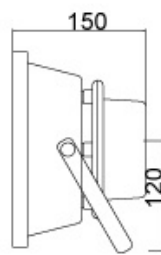

투광등 50W

LED FLOOD Light 10W~50W

CF2-050W-1

CF2-050W-2

Dimension

CF2-050W-1

CF2-050W-2

Specification

Model No.	램프 (W)	입력전압 (V)	Lens (°)	램프색 (K)	크기 (mm)	방진방습 (IP)	인증내용
CF2-050W-1	LED 50W	DC 24V	35~60	3,000~6,500	W290 X H240 X D150	65	
CF2-050W-2	LED 50W	DC 24V	35~60	3,000~6,500			