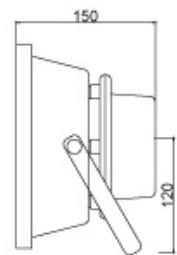

투광등 50W

LED FLOOD Light 10W~50W

CF2-050W-1

CF2-050W-2

Dimension

CF2-050W-1

CF2-050W-2

Specification

Model No.	램프 (W)	입력전압 (V)	Lens (°)	램프색 (K)	크기 (mm)	방진방습 (IP)	인증내용
CF2-050W-1	LED 50W	DC 24V	35~60	3,000~6,500	W290 X H240 X D150	65	
CF2-050W-2	LED 50W	DC 24V	35~60	3,000~6,500			