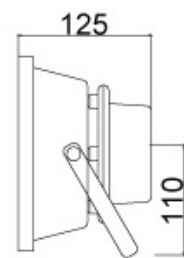

투광등 30W

LED FLOOD Light 10W~50W

CF2-030W-3

CF2-030W-4

Dimension

CF2-030W-3

CF2-030W-4

Specification

Model No.	램프 (W)	입력전압 (V)	Lens (°)	램프색 (K)	크기 (mm)	방진방습 (IP)	인증내용
CF2-030W-3	LED 30W	DC 24V	35~60	3,000~6,500	W225 X H183 X D125	65	
CF2-030W-4	LED 30W	DC 24V	35~60	3,000~6,500			