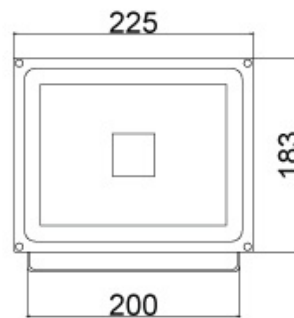

투광등 30W

LED FLOOD Light 10W~50W

CF2-030W-3

CF2-030W-4

Dimension

CF2-030W-3

CF2-030W-4

Specification

Model No.	램프 (W)	입력전압 (V)	Lens (°)	램프색 (K)	크기 (mm)	방진방습 (IP)	인증내용
CF2-030W-3	LED 30W	DC 24V	35~60	3,000~6,500	W225 X H183 X D125	65	
CF2-030W-4	LED 30W	DC 24V	35~60	3,000~6,500			