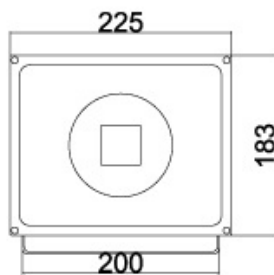

투광등 30W

LED FLOOD Light 10W~50W

CF2-030W-3

CF2-030W-4

Dimension

CF2-030W-3

CF2-030W-4

Specification

Model No.	램프 (W)	입력전압 (V)	Lens (°)	램프색 (K)	크기 (mm)	방진방습 (IP)	인증내용
CF2-030W-3	LED 30W	DC 24V	35~60	3,000~6,500	W225 X H183 X D125	65	
CF2-030W-4	LED 30W	DC 24V	35~60	3,000~6,500			