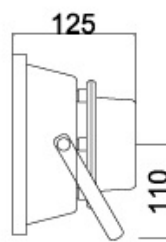

투광등 30W

LED FLOOD Light 10W~50W

CF2-030W-3

CF2-030W-4

Dimension

CF2-030W-3

CF2-030W-4

Specification

Model No.	램프 (W)	입력전압 (V)	Lens (°)	램프색 (K)	크기 (mm)	방진방습 (IP)	인증내용
CF2-030W-3	LED 30W	DC 24V	35~60	3,000~6,500	W225 X H183 X D125	65	
CF2-030W-4	LED 30W	DC 24V	35~60	3,000~6,500			