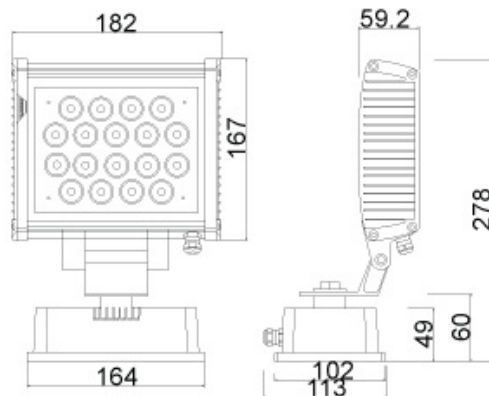

# 투광등 18W,30W

CF2-018W-2, CF2-018F-2  
CF2-030W-2, CF2-030F-2

## Dimension

## Specification

| Model No.  | 램프 (W)  | 입력전압 (V) | Lens (°) | 램프색 (K)      | 크기 (mm)             | 방진방습 (IP) | 인증내용 |
|------------|---------|----------|----------|--------------|---------------------|-----------|------|
| CF2-018W-2 | LED 18W | DC 24V   | 35~60    | 3,000~6,500  | φ 180 X H102 X D275 | 65        |      |
| CF2-018F-2 | LED 18W | DC 24V   | 35~60    | COLOR CHANGE |                     |           |      |
| CF2-030W-2 | LED 30W | DC 24V   | 35~60    | 3,000~6,500  | φ 182 X H113 X D278 | 65        |      |
| CF2-030F-2 | LED 30W | DC 24V   | 35~60    | COLOR CHANGE |                     |           |      |