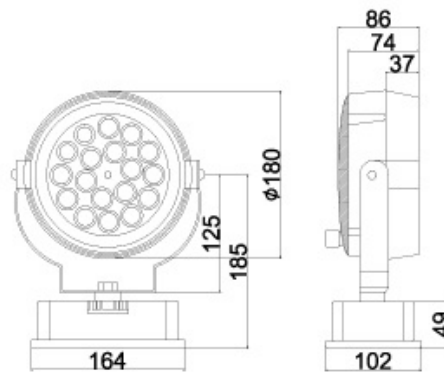

투광등 18W,30W

CF2-018W-1, CF2-018F-1
CF2-030W-1, CF2-030F-1

Dimension

Specification

Model No.	램프 (W)	입력전압 (V)	Lens (°)	램프색 (K)	크기 (mm)	방진방습 (IP)	인증내용
CF2-018W-1	LED 18W	DC 24V	35~60	3,000~6,500	φ 180 X H275 X D102	65	
CF2-018F-1	LED 18W	DC 24V	35~60	COLOR CHANGE			
CF2-030W-1	LED 30W	DC 24V	35~60	3,000~6,500	φ 180 X H275 X D102	65	
CF2-030F-1	LED 30W	DC 24V	35~60	COLOR CHANGE			