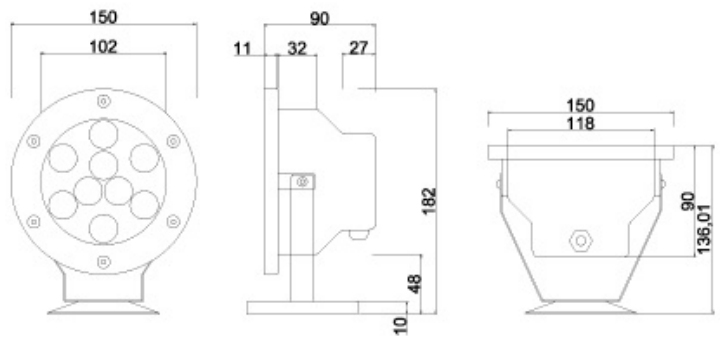

## Dimension

## Specification

Model No.	램프 (W)	입력전압 (V)	Lens (°)	램프색 (K)	크기 (mm)	방진방습 (IP)	인증내용
CF2-009W-2	LED 9W	DC 24V	35~60	3,000~6,000	Φ 150 X H182 X D90	67	
CF2-009F-2	LED 9W	DC 24V	35~60	COLOR CHANGE			
CF2-012W-2	LED 12W	DC 24V	35~60	3,000~6,000	Φ 150 X H182 X D90	67	
CF2-012F-2	LED 12W	DC 24V	35~60	COLOR CHANGE			