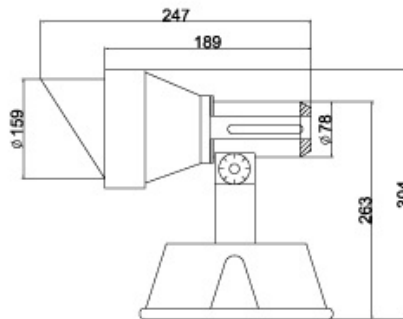

투광등 9W

CF2-009W-1, CF2-009F-1
CF2-012W-1, CF2-012F-1

Dimension

Specification

Model No.	램프 (W)	입력전압 (V)	Lens (°)	램프색 (K)	크기 (mm)	방진방습 (IP)	인증내용
CF2-009W-1	LED 9W	DC 24V	35~60	3,000~6,000	Φ 159 X D247 X H304	65	
CF2-009F-1	LED 9W	DC 24V	35~60	COLOR CHANGE			
CF2-012W-1	LED 12W	DC 24V	35~60	3,000~6,000	Φ 159 X D247 X H304	65	
CF2-012F-1	LED 12W	DC 24V	35~60	COLOR CHANGE			